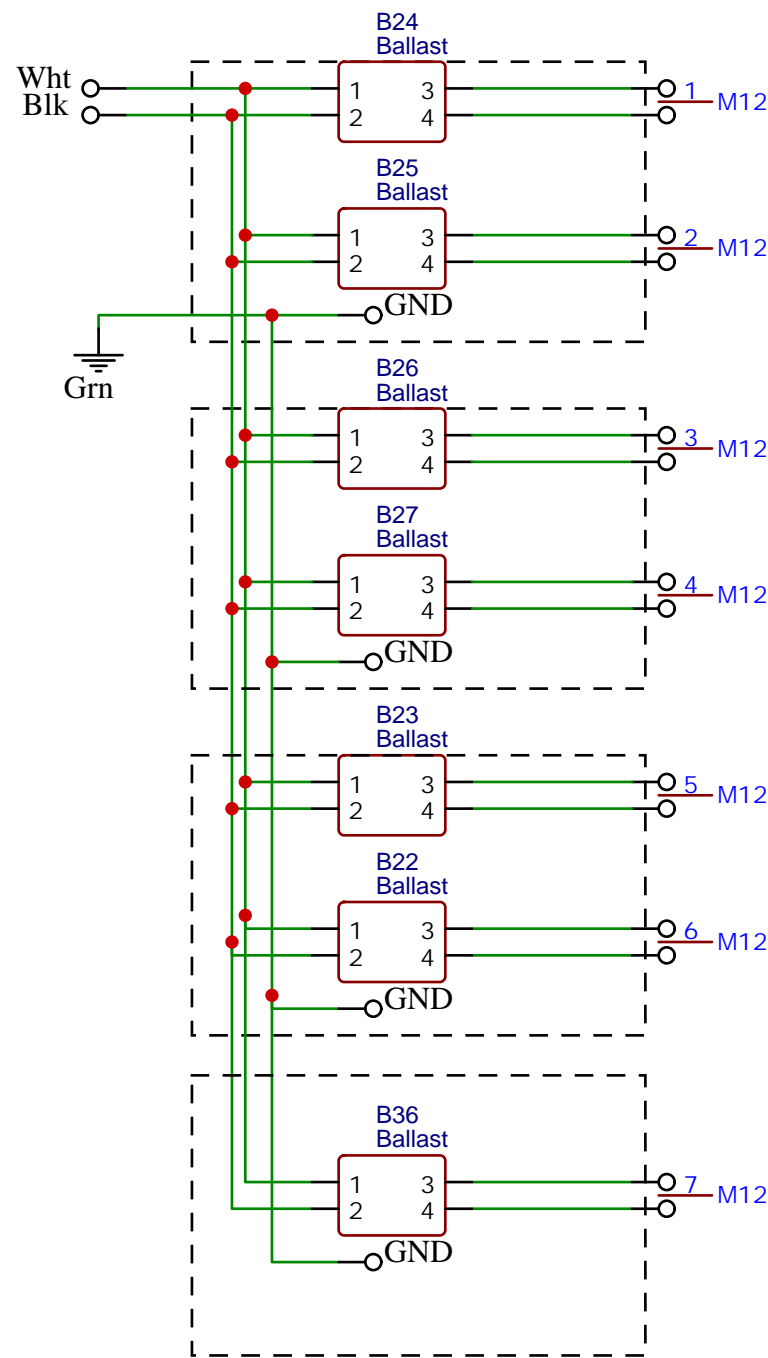

1 Emitter

2 Emitters

3 Emitters

4 Emitters

5 Emitters

TITLE: 1 ~ 8 Emitters Wiring Diagram		REV: 1.0
	Company: Steril-Aire	Sheet: 1/2
	Date: 2020-10-22	Drawn By: James Yi

6 Emitters

7 Emitters

8 Emitters

TITLE: 1 ~ 8 Emitters Wiring Diagram		REV: 1.0
	Company: Steril-Aire	Sheet: 2/2
	Date: 2020-10-22	Drawn By: James Yi