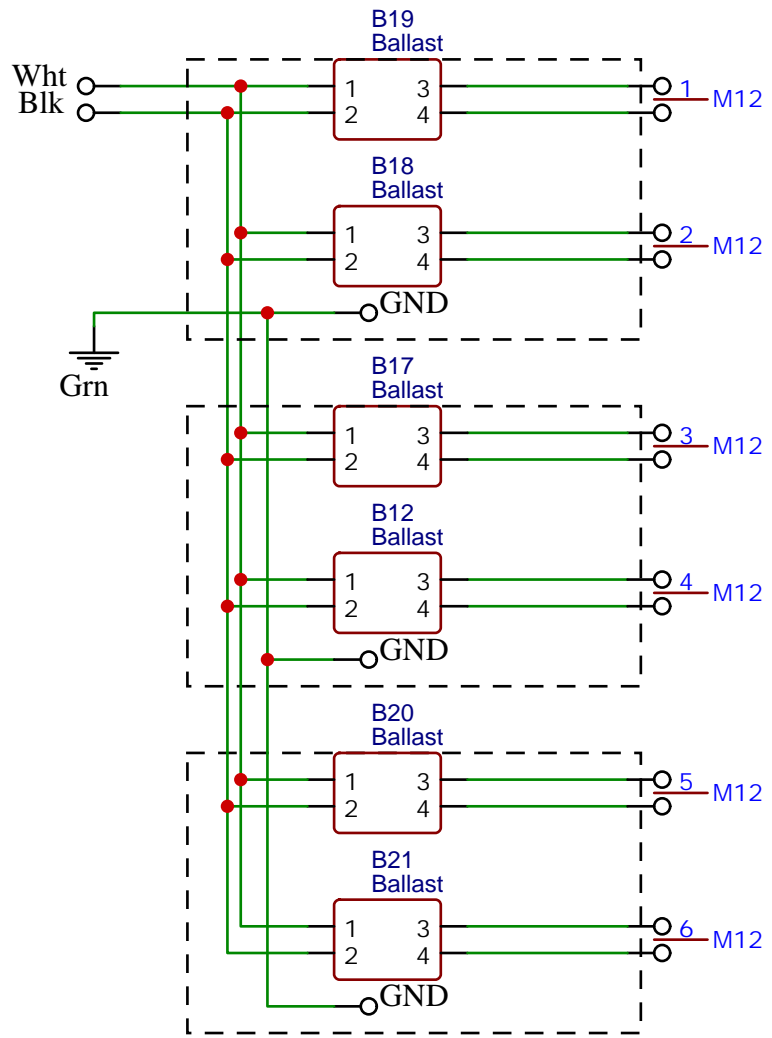

1 Emitter

2 Emitters

3 Emitters

4 Emitters

5 Emitters

TITLE: 1 ~ 8 Emitters Wiring Diagram		REV: 1.0
	Company: Steril-Aire	Sheet: 1/2
	Date: 2020-10-22	Drawn By: James Yi

6 Emitters

7 Emitters

8 Emitters

TITLE: 1 ~ 8 Emitters Wiring Diagram		REV: 1.0
	Company: Steril-Aire	Sheet: 2/2
	Date: 2020-10-22	Drawn By: James Yi