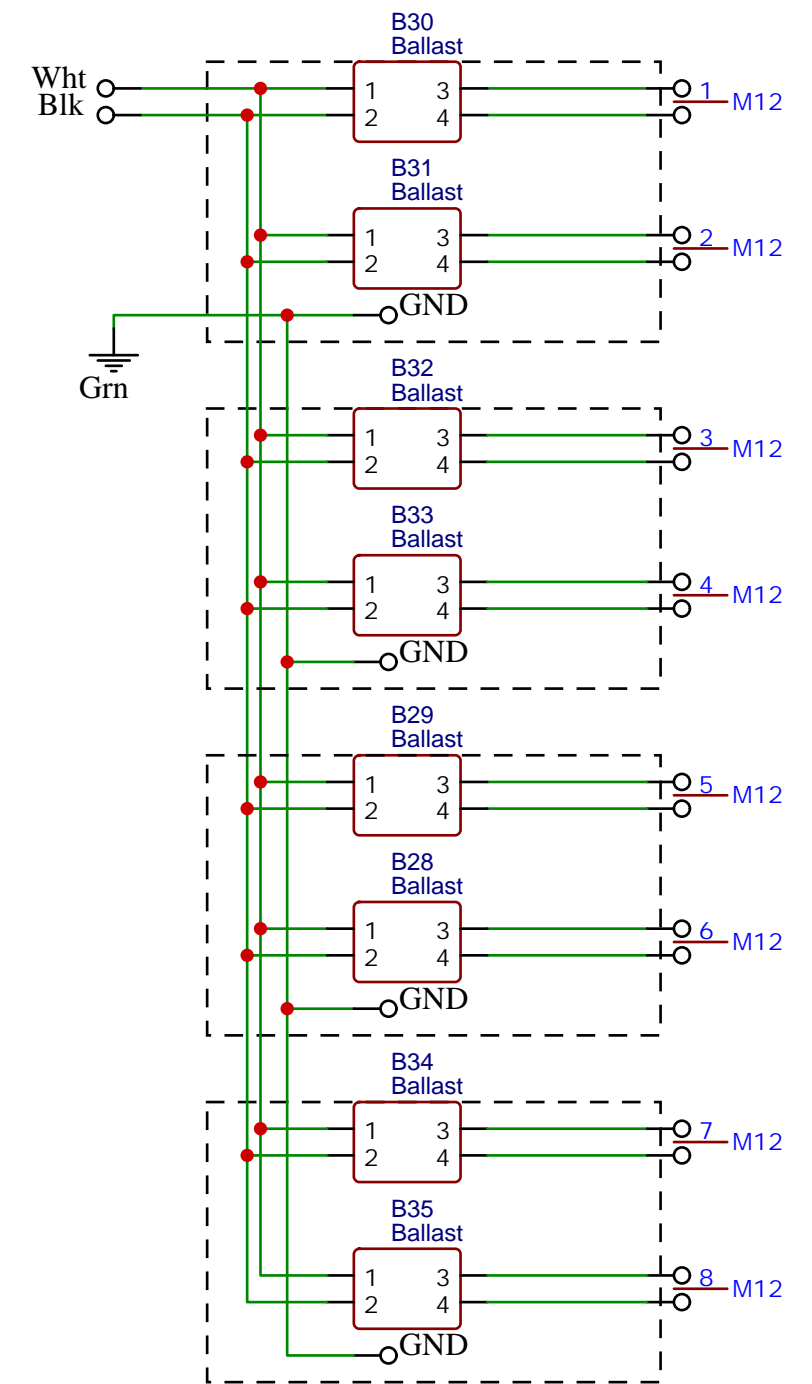

1 Emitter

2 Emitters

3 Emitters

4 Emitters

5 Emitters

TITLE: 1 ~ 8 Emitters Wiring Diagram		REV: 1.0
	Company: Steril-Aire	Sheet: 1/2
	Date: 2020-10-22	Drawn By: James Yi

6 Emitters

7 Emitters

8 Emitters

TITLE: 1 ~ 8 Emitters Wiring Diagram		REV: 1.0
	Company: Steril-Aire	Sheet: 2/2
	Date: 2020-10-22	Drawn By: James Yi