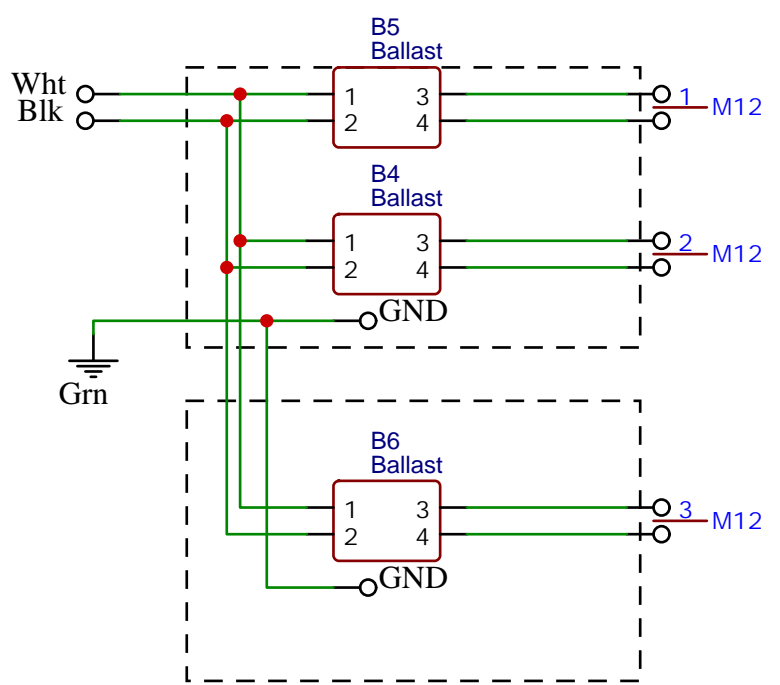

1 Emitter

2 Emitters

3 Emitters

4 Emitters

5 Emitters

TITLE: 1 ~ 8 Emitters Wiring Diagram		REV: 1.0
	Company: Steril-Aire	Sheet: 1/2
	Date: 2020-10-22	Drawn By: James Yi

6 Emitters

7 Emitters

8 Emitters

TITLE: 1 ~ 8 Emitters Wiring Diagram		REV: 1.0
	Company: Steril-Aire	Sheet: 2/2
	Date: 2020-10-22	Drawn By: James Yi