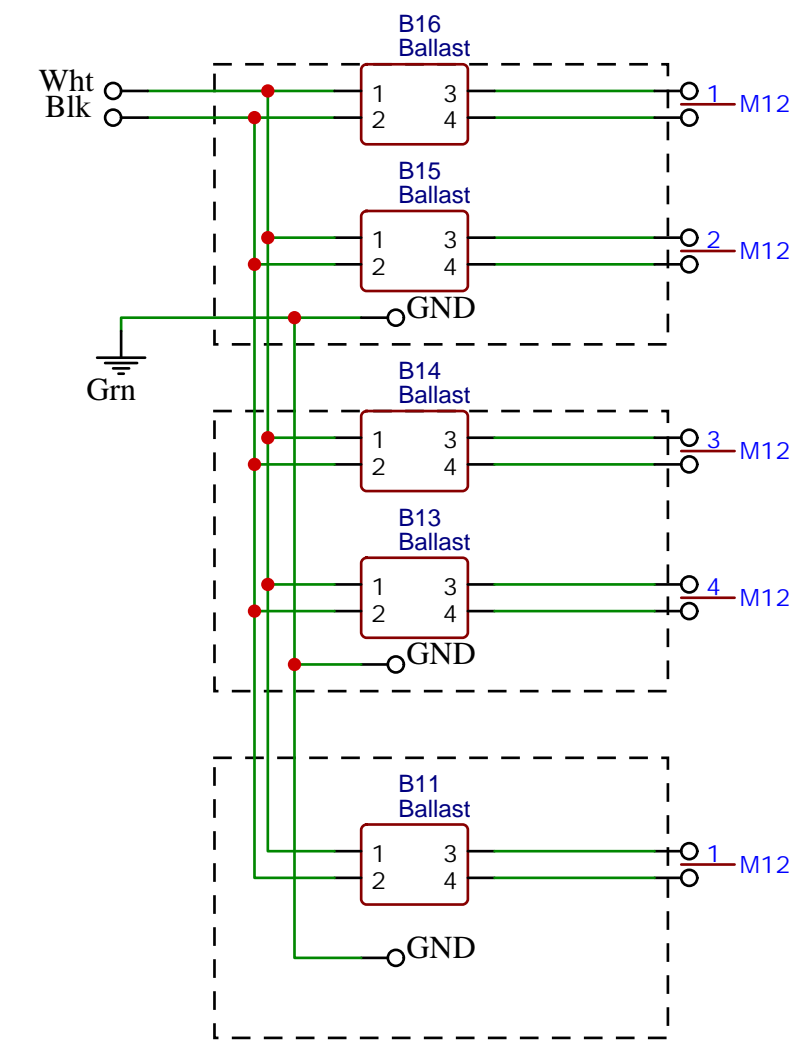

1 Emitter

2 Emitters

3 Emitters

4 Emitters

5 Emitters

TITLE: 1 ~ 8 Emitters Wiring Diagram		REV: 1.0
	Company: Steril-Aire	Sheet: 1/2
	Date: 2020-10-22	Drawn By: James Yi

6 Emitters

7 Emitters

8 Emitters

TITLE: 1 ~ 8 Emitters Wiring Diagram		REV: 1.0
	Company: Steril-Aire	Sheet: 2/2
	Date: 2020-10-22	Drawn By: James Yi