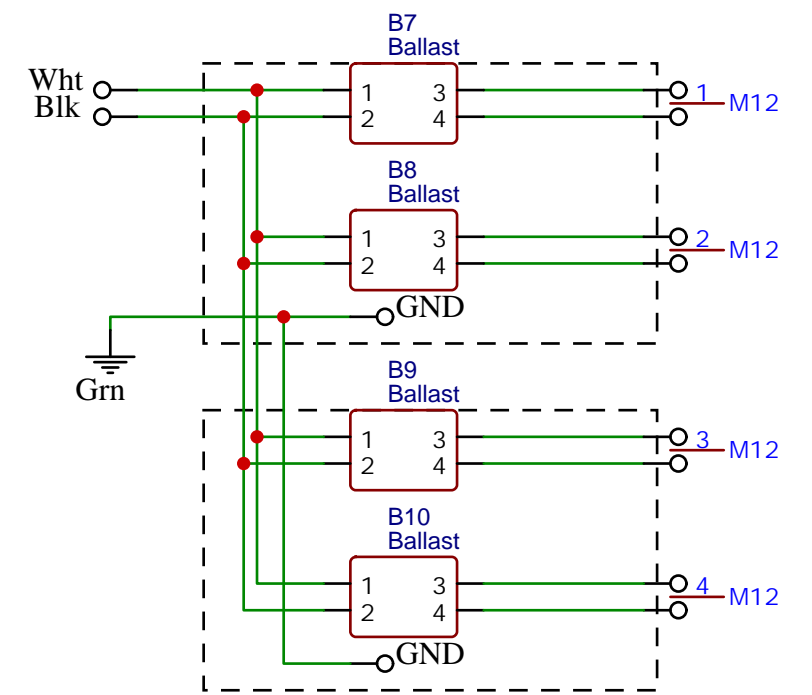

1 Emitter

2 Emitters

3 Emitters

4 Emitters

5 Emitters

TITLE: 1 ~ 8 Emitters Wiring Diagram		REV: 1.0
	Company: Steril-Aire	Sheet: 1/2
	Date: 2020-10-22	Drawn By: James Yi

6 Emitters

7 Emitters

8 Emitters

TITLE: 1 ~ 8 Emitters Wiring Diagram		REV: 1.0
	Company: Steril-Aire	Sheet: 2/2
	Date: 2020-10-22	Drawn By: James Yi